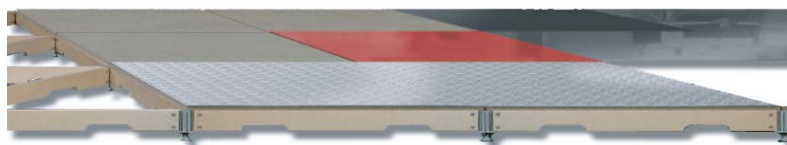

SpeedFloor

Der Doppelboden · The Exhibition Flooring

very fast set-up time · competitive price · can carry up to 1,5 t/m² · high 90 - 200 mm

Substructure

Aluminium

- 90 - 120 mm high for flat platforms
- slightweight
- weatherproof

*Flexibility:
e.g.. 50 x 50 cm grid*

Floor Covering

We take care of your floor covering!

Tell us what you want, whether carpet, lamination, vinyl floor or whatever.

* Rent and purchase prices are starting from a minimum order of 30 m². Please contact us for smaller orders.